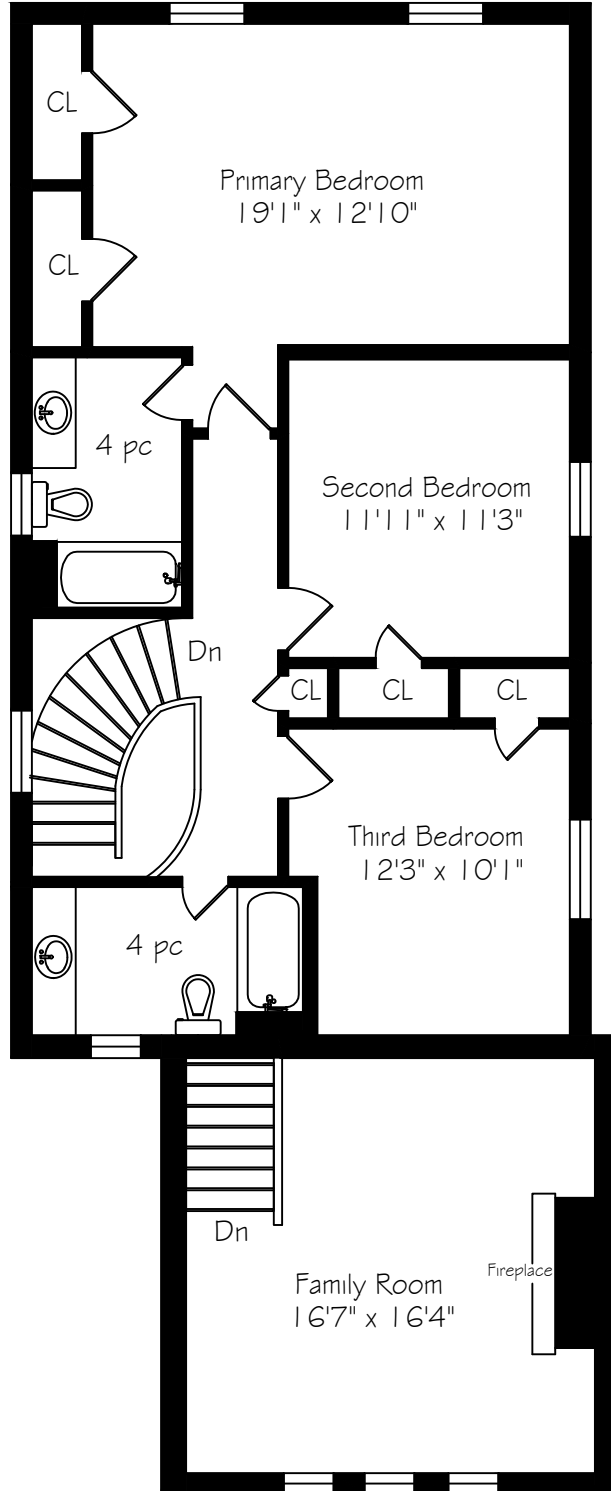

3282 Aubrey Road

Main Floor
976 Square Feet
+ 370 Garage

3282 Aubrey Road

Second Floor
1297 Square Feet

Measurements and Calculations are approximate
To be used as guidelines only
www.measuredup.ca

3282 Aubrey Road

Measurements and Calculations are approximate
To be used as guidelines only
www.measuredup.ca