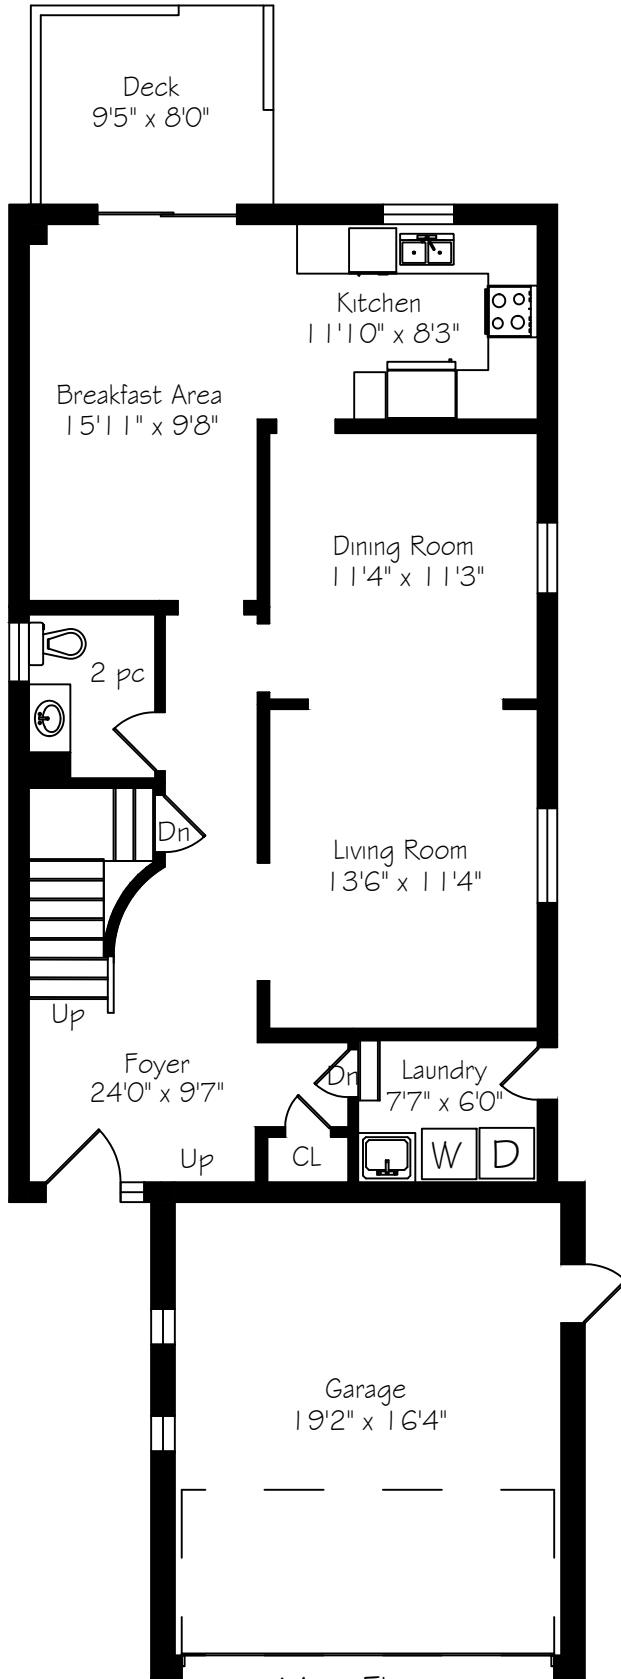

3282 Aubrey Road

Main Floor
976 Square Feet
+ 370 Garage

3282 Aubrey Road

Second Floor
1297 Square Feet

Measurements and Calculations are approximate
To be used as guidelines only
www.measuredup.ca

3282 Aubrey Road

Measurements and Calculations are approximate
To be used as guidelines only
www.measuredup.ca