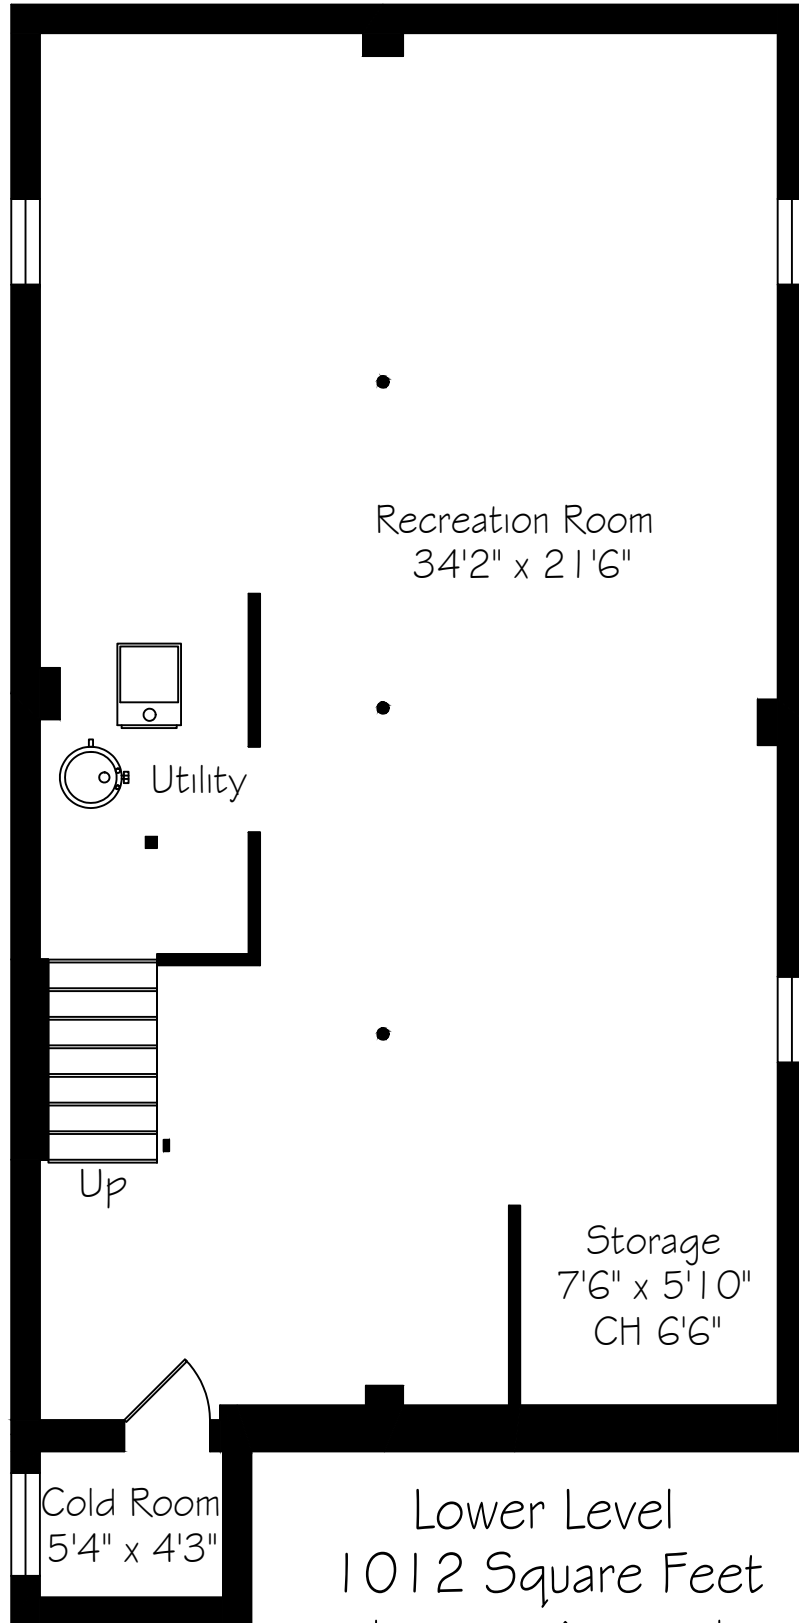

3282 Aubrey Road

Main Floor
976 Square Feet
+ 370 Garage

3282 Aubrey Road

Second Floor
1297 Square Feet

Measurements and Calculations are approximate
To be used as guidelines only
www.measuredup.ca

3282 Aubrey Road

Measurements and Calculations are approximate
To be used as guidelines only
www.measuredup.ca